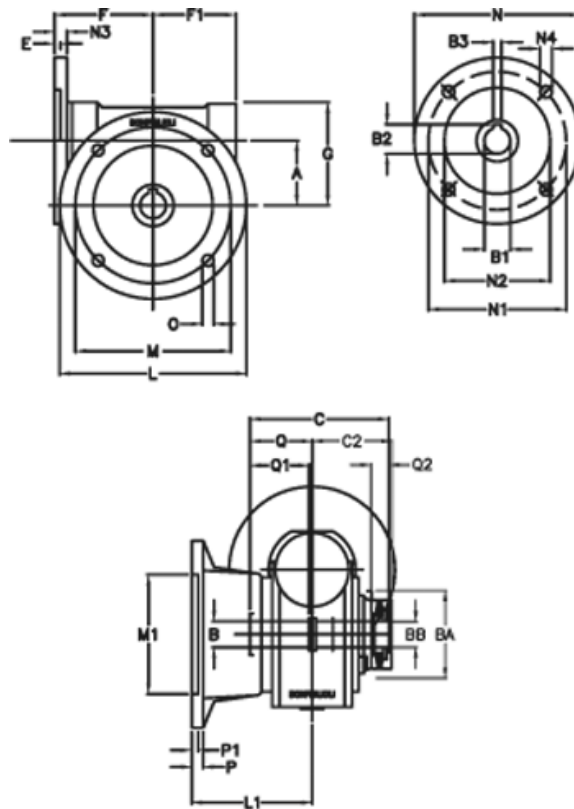

Article number: 390204900742816

Description: Worm Gear with Torque Limiter
VF 49-L1-F-7 P71B14

Measures

a = 49.50	C2 = 63,5	m = 90	P = 12
B = 25	Description = VF 49F-xx-71B14	M1 = 70	P1 = 10
B1 E7 = 14	E = 3.0	N = 105	Q = 51.0
B2 = 16.3	F = 70	N1 = 85	Q1 = 41
B3 H9 = 5	F1 = 63	N2 = 70	Q2 = 15
BA = 63	g = 80	N3 = 10.5	
BB H7 = 14	L = 125	N4 = 6.5	
C = 105	L1 = 85.5	O = 10.5	